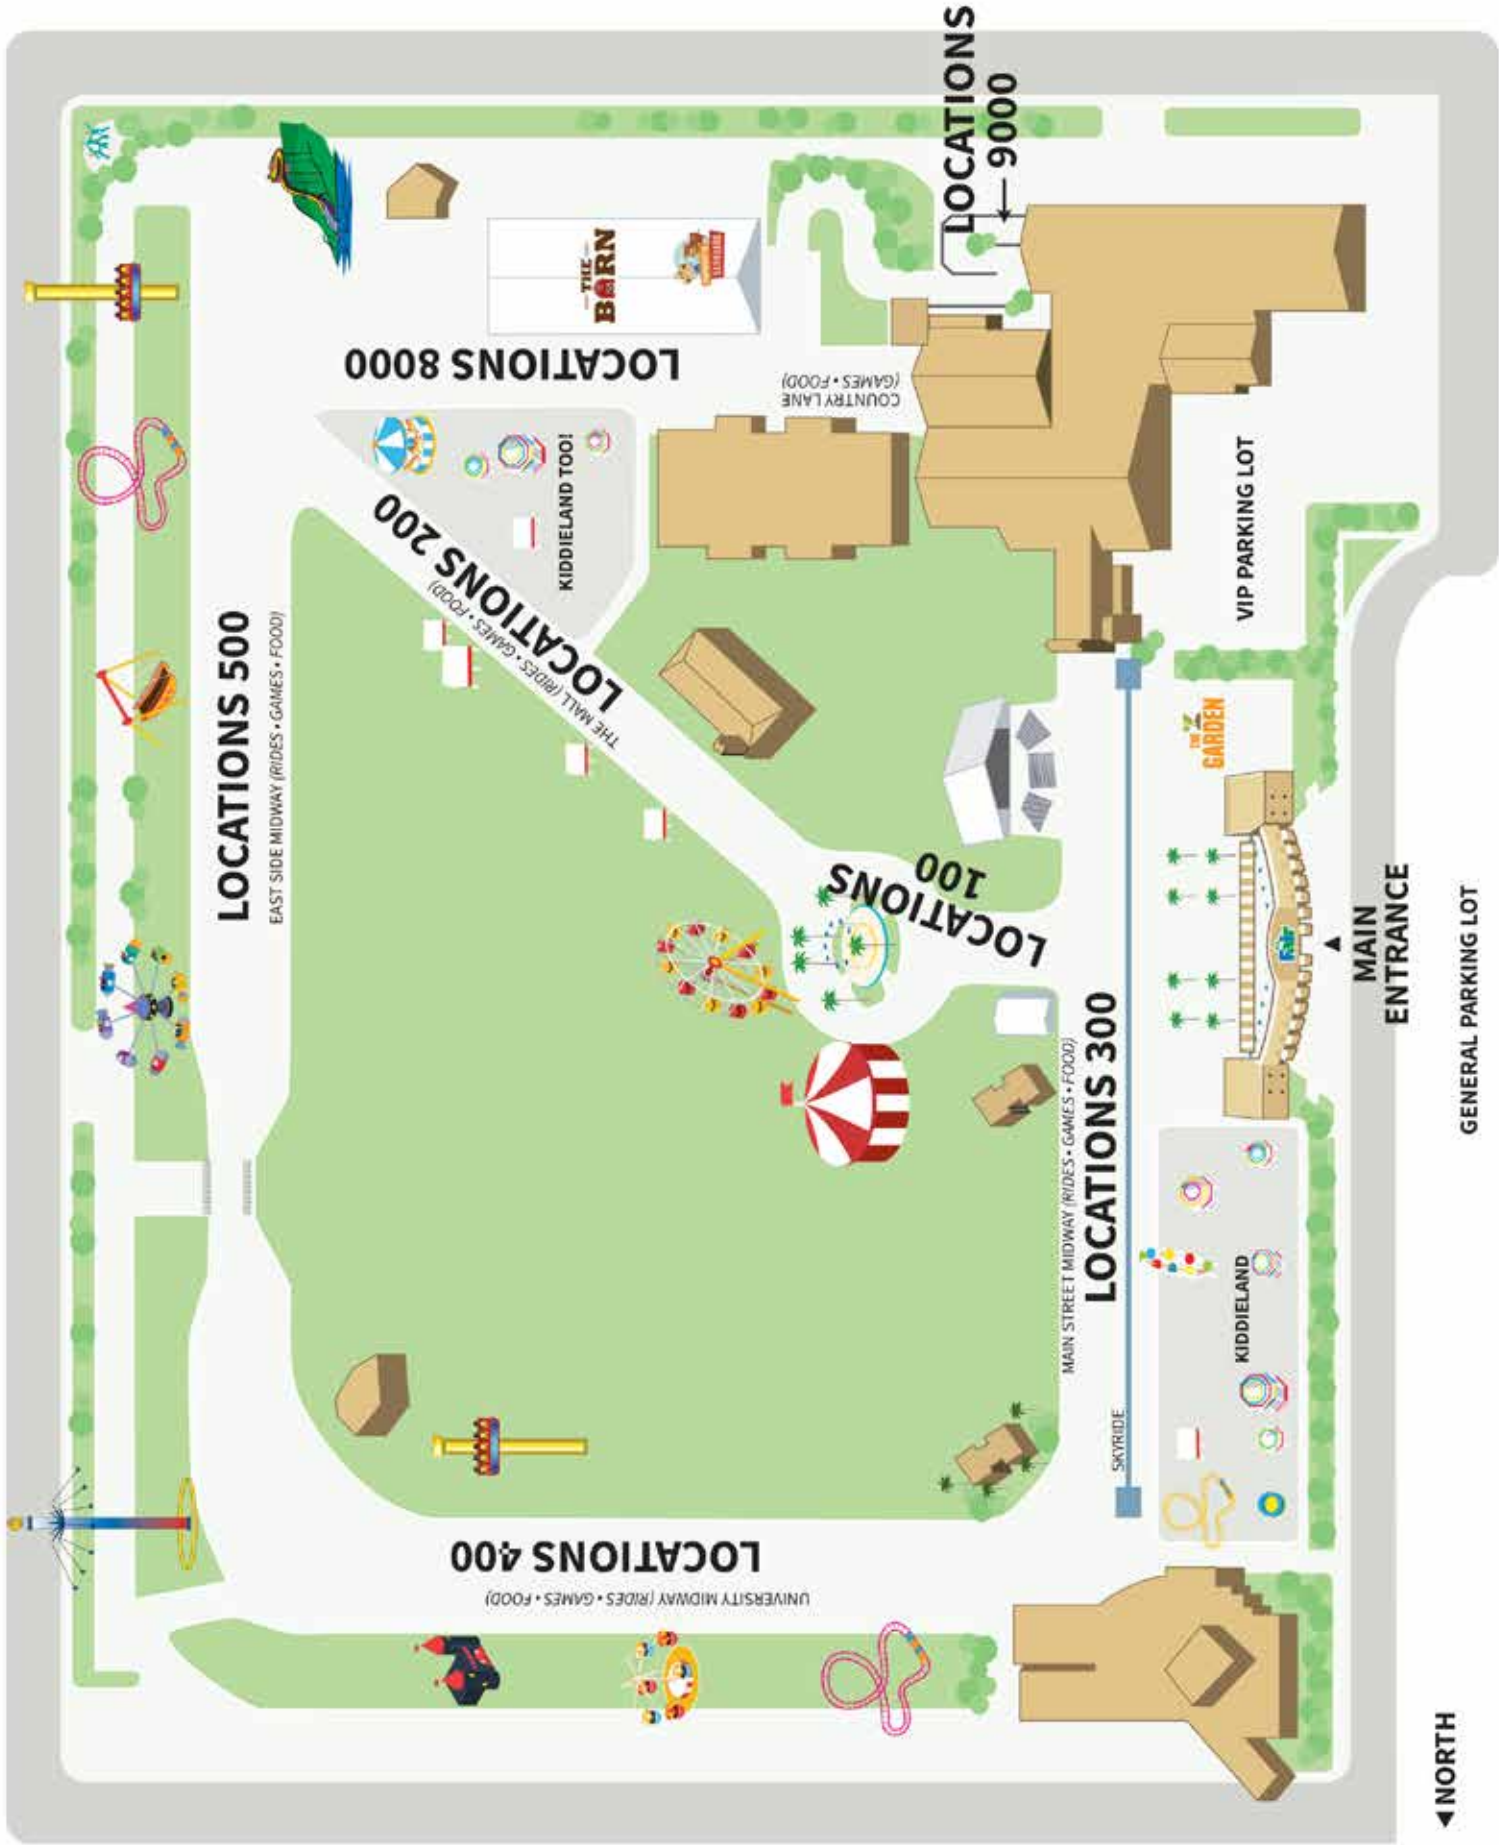

LOCATIONS 500
EAST SIDE MIDWAY (RIDES • GAMES • FOOD)

LOCATIONS 200
THE MALL (RIDES • GAMES • FOOD)

LOCATIONS 8000

LOCATIONS 9000

LOCATIONS 400
UNIVERSITY MIDWAY (RIDES • GAMES • FOOD)

LOCATIONS 100

LOCATIONS 300
MAIN STREET MIDWAY (RIDES • GAMES • FOOD)

VIP PARKING LOT

MAIN ENTRANCE

GENERAL PARKING LOT

◀ NORTH

THE BARN

COUNTRY LANE
(GAMES • FOOD)

KIDDELAND TOO!

THE GARDEN

KIDDELAND

SKYRIDE